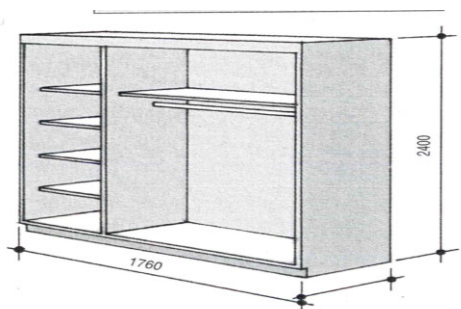

BUILT IN CUPBOARDS DESIGNS & STYLES:

DRAWERS - OPTIONAL

SHUTTLE 1