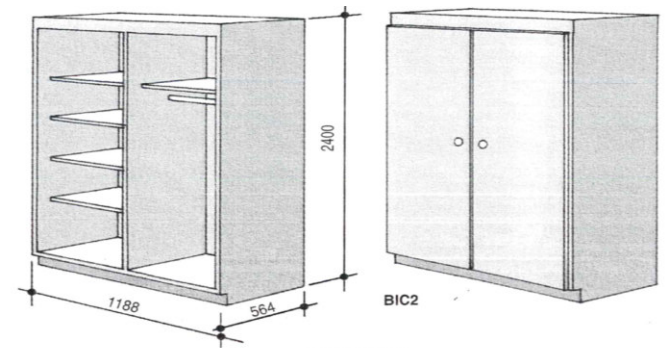

SHUTTLE 1

SHUTTLE 2

D.I.Y. kitform cupboards to suit any length.

CHERRY

MAPLE

MEMPHIS

WHITE

SHELVES DESIGNS & STYLES: