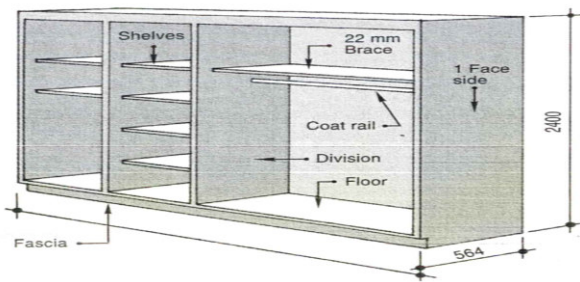

BUILT IN CUPBOARDS DESIGNS & STYLES:

DRAWERS - OPTIONAL

D.I.Y. kitform cupboards to suit any length.